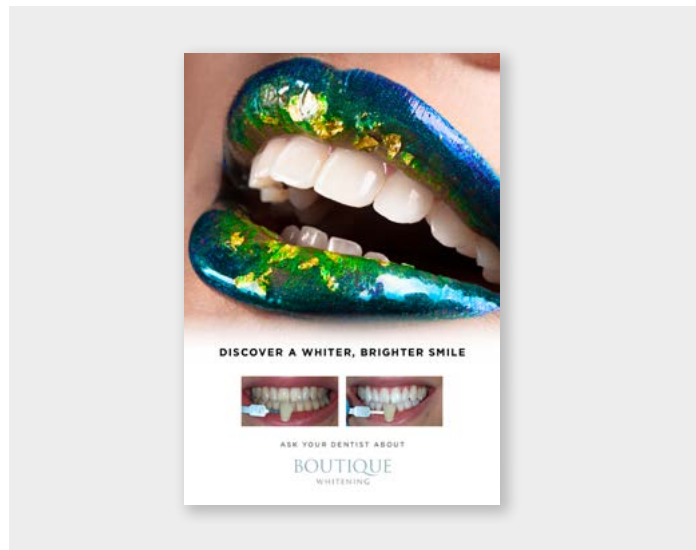

BOUTIQUE
WHITENING

CODE: BIKITRAY

B1 GUARANTEE KIT (8 x 16% CP) + TRAY VOUCHER

CODE: TPASTE

BIOMIN TOOTHPASTE 75ml

CODE: BWMIRROR

BOUTIQUE BRANDED HAND MIRROR

CODE: GBAG
BOUTIQUE GIFT BAG