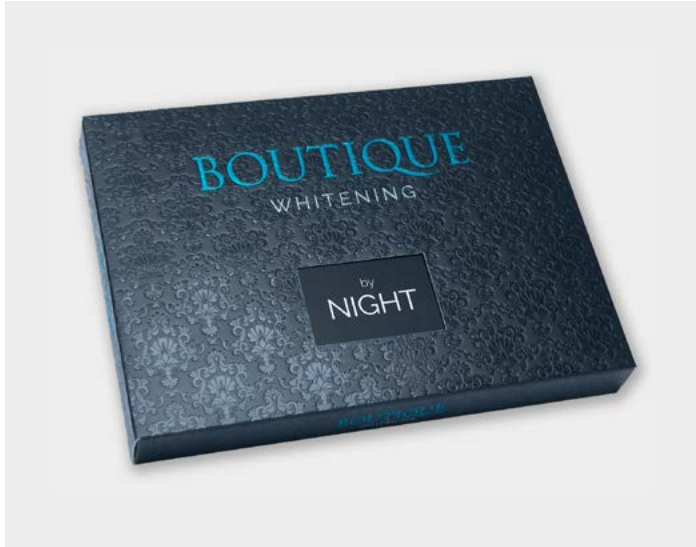

CODE: HKIT

4.25% HP / 4.25% CP HYBRID PRO - 4 x 3ml