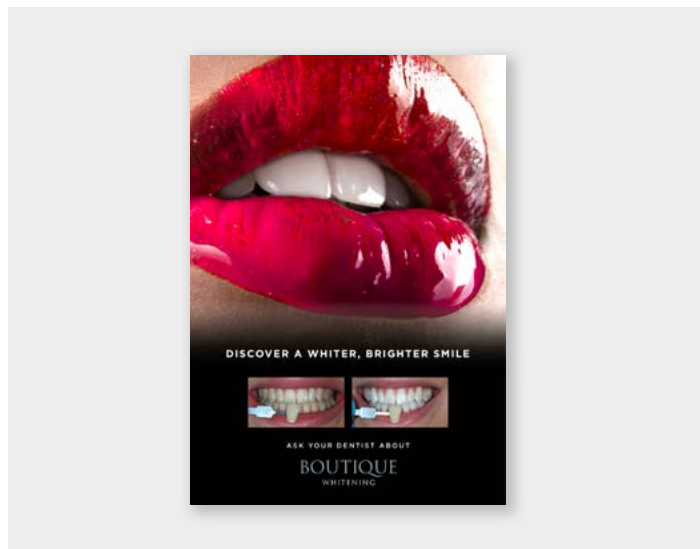

CODE: POSTER2
POSTER 2 (A2 PORTRAIT)