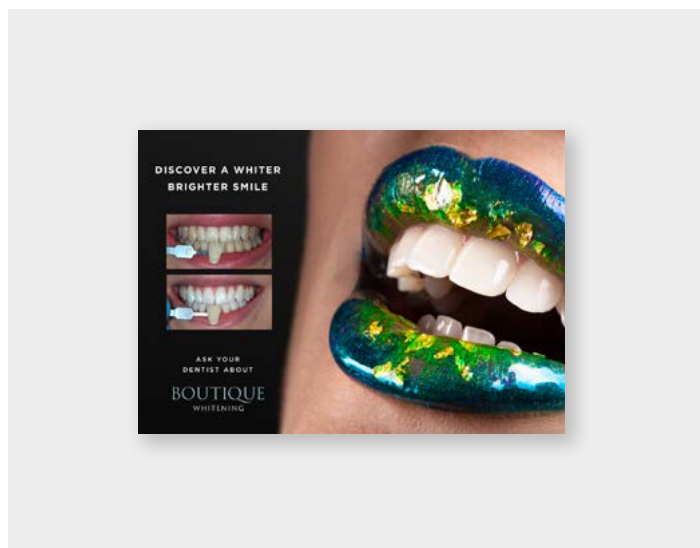

CODE: POSTER4
POSTER 4 (A2 LANDSCAPE)